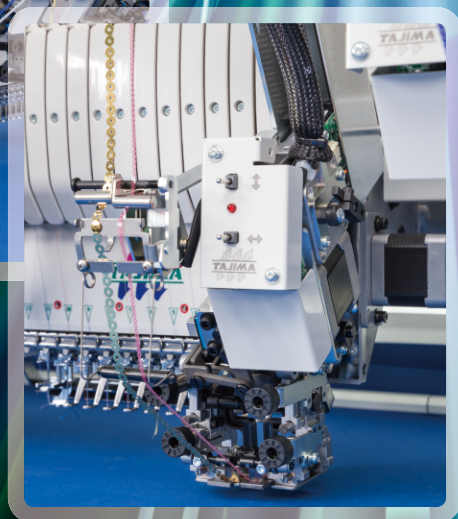

The new Sequin Device twin type

ESQ-C

EASY ADJUSTMENT SEQUIN DEVICE OF COLOR CHANGE TYPE

Sequin

After simplifying the complicated application of sequins on a large scale, quality improvement and the minimizing of adjustment time has been realized. It has become much easier to change the type and size of sequin at will. The linked bead attachment can also be added.

Supported Sequin size : 3mm dia to 9mm dia. front hole eccentric sequins
Sold separately : 2mm size attachment, Beads device attachment

Only available on the **TMCR-VF** series

Fashioning your Future Tajima always leads, never follows